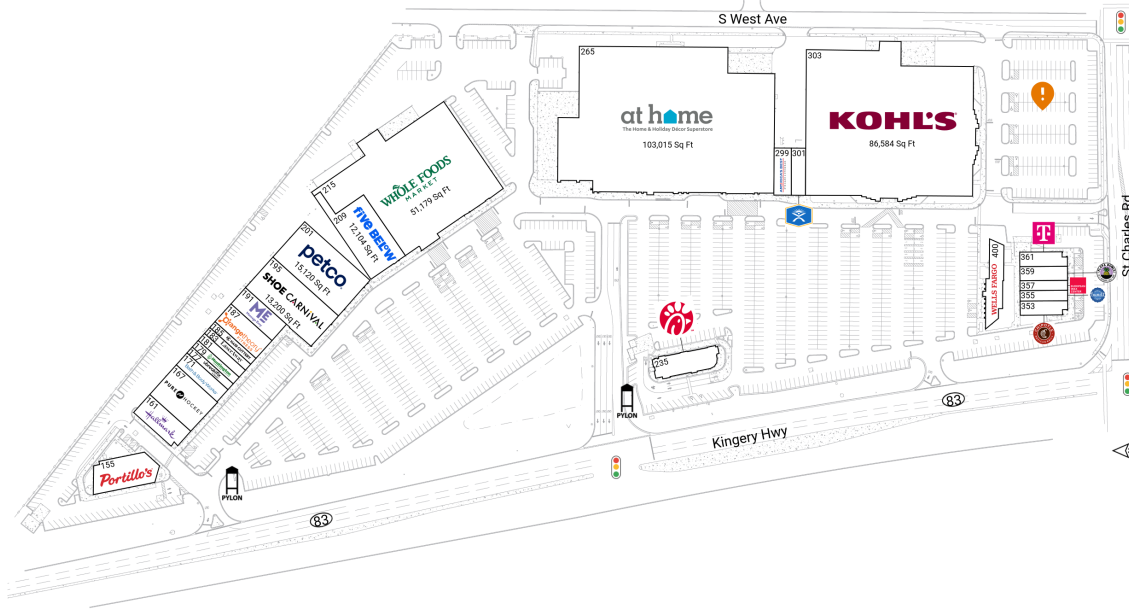

Elmhurst Crossing

215 Illinois 83 | Elmhurst, IL 60126

DuPage County Chicago-Naperville-Elgin, IL-IN 347,503 Sq Ft

41.8929, -87.9610

Current Tenants Space size listed in square feet

155	Portillo's	7,145
161	Hallmark Cards	4,800
167	Pure Hockey	8,000
171	Bath & Body Works	3,200
177	uBreakiFix	1,575
179	Huntington Learning Centers	1,785
181	Luxury Nails	1,890
183	LaserAway	1,600
185	Hair Cuttery	1,575
187	Orangetheory Fitness	4,800
191	Massage Envy	4,462
195	Shoe Carnival	13,200
201	Petco	15,120
209	Five Below	12,104
215	Whole Foods Market	51,179
235	Chick-fil-A	4,927
265	At Home	103,015
299	America's Best Contacts & Eyeglasses	3,000
301	PT Solutions Physical Therapy	2,400
303	Kohl's	86,584
353	Chipotle Mexican Grill	2,364
355	Nothing Bundt Cakes	1,817
357	European Wax Center	1,722
359	Playa Bowls	2,457
361	T-Mobile	2,193
400	Wells Fargo	4,589

This site plan is for illustrative and information purposes only, showing the general layout of the shopping center; and is not a legal survey. Brixmor makes no representation or warranty that the shopping center is exactly as depicted as site conditions and tenant mix are subject to change over time.
1773